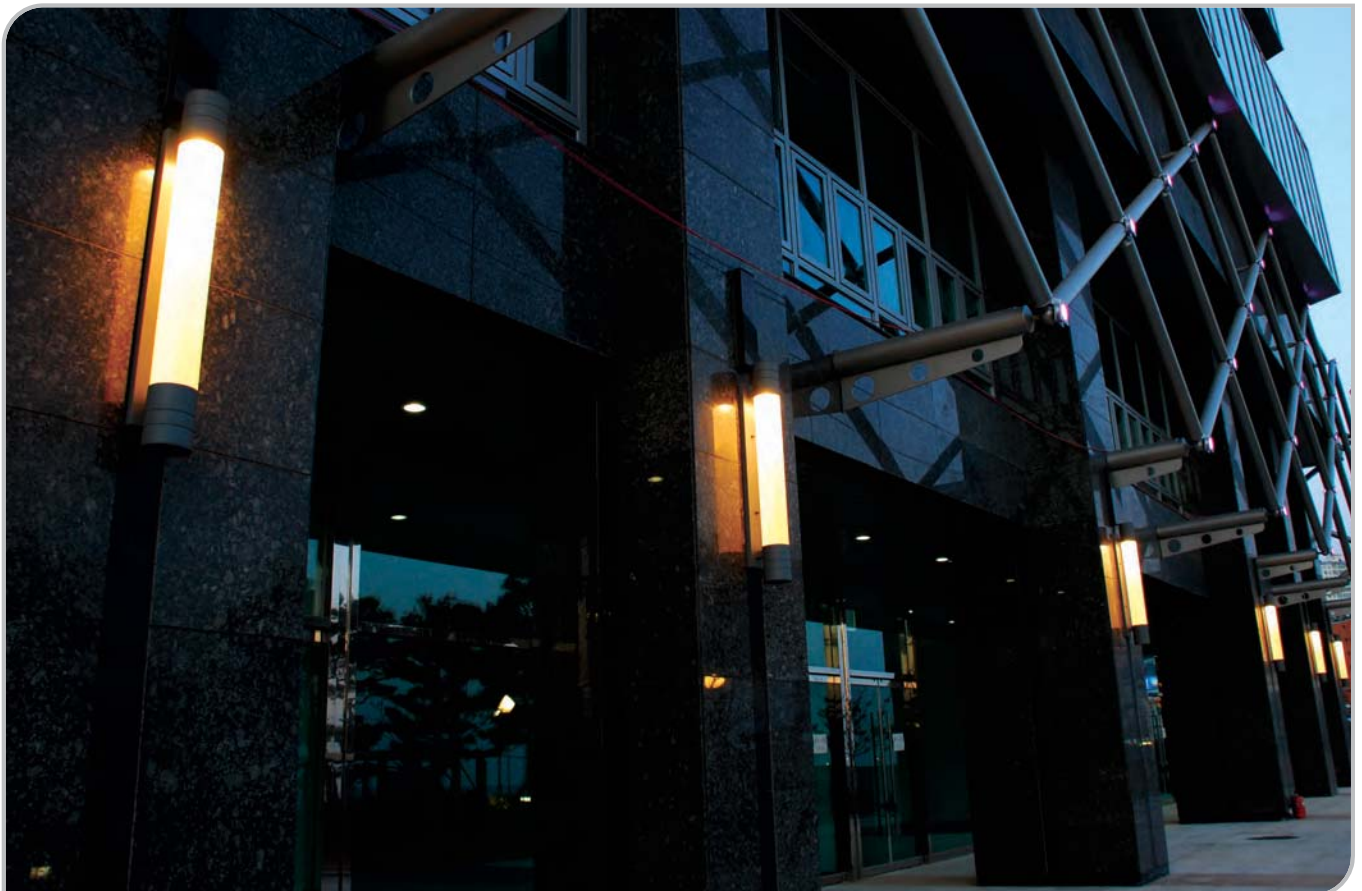

부산 해운대 중동 팰레드시즈(Pale De Cx) ▼