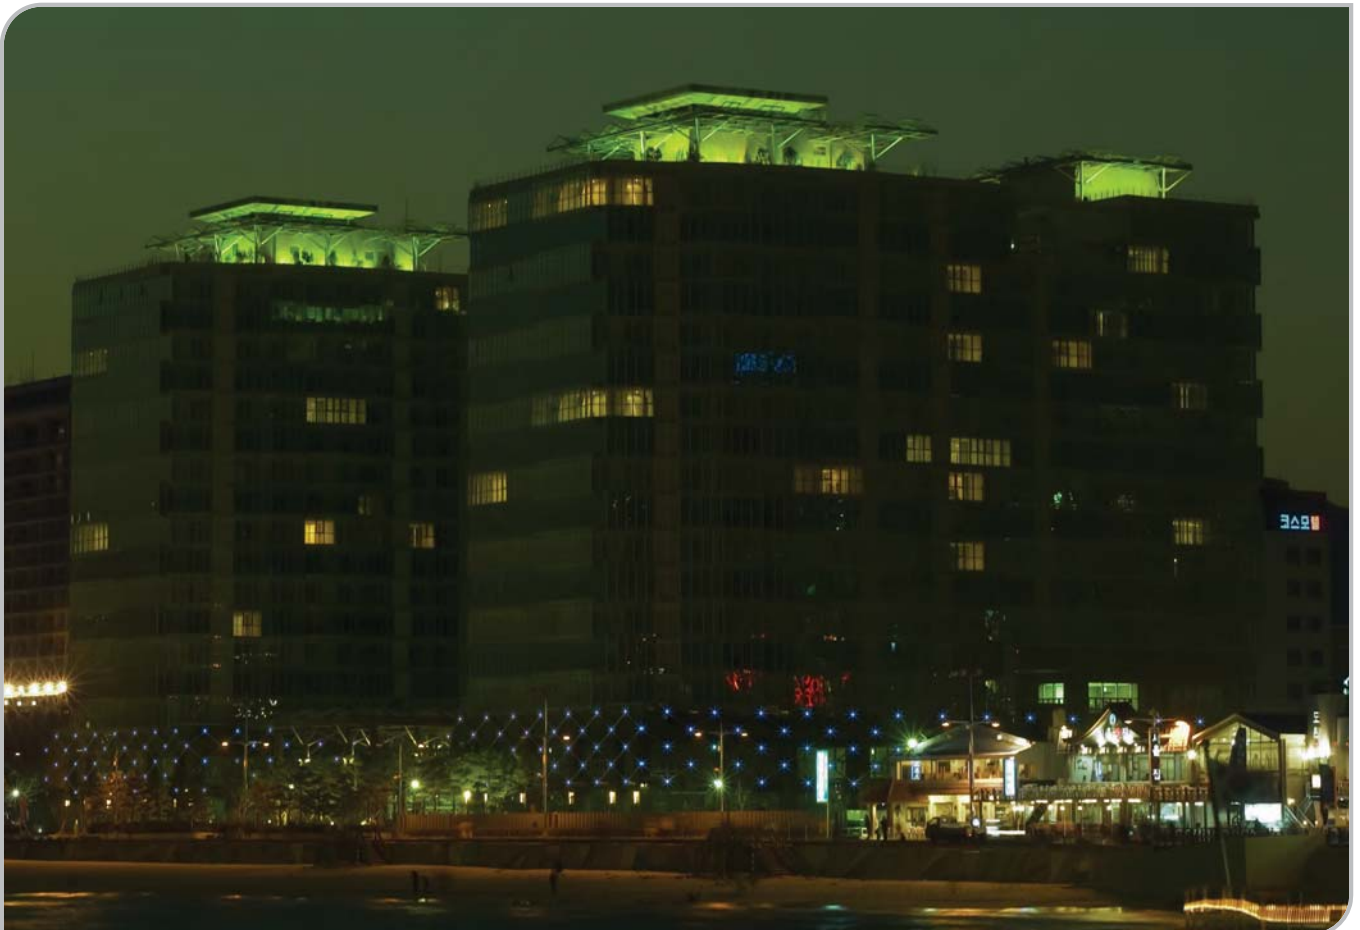

부산 해운대 중동 팰레드시즈(Pale De Cx) ▼