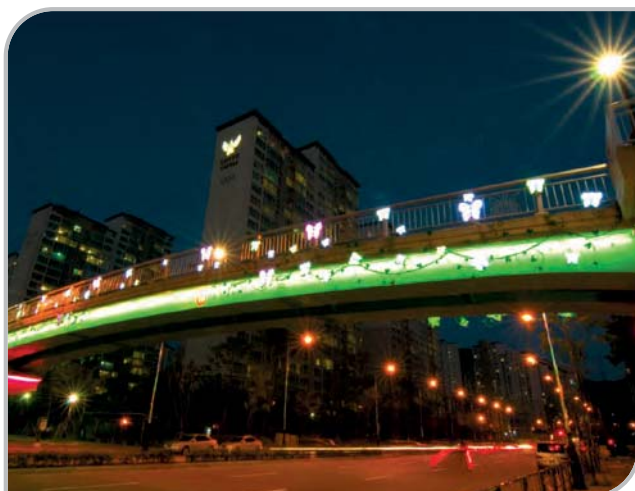

▲ 용인동백지구 지상연결 제3교