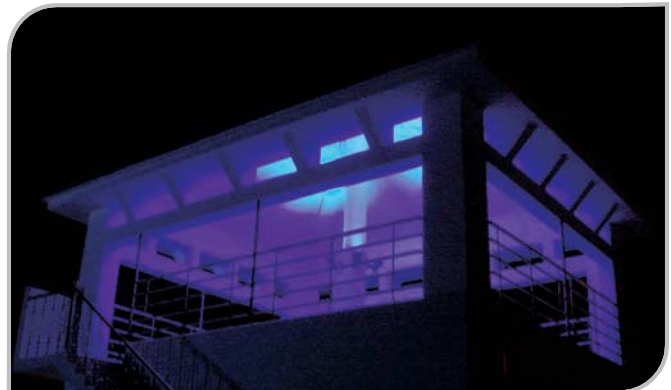

몸 체 : 알루미늄 다이캐스팅/분체도장
커 버 : 강화유리 4mm
램 프 : 18 LEDs (6Red, 6Green, 6Blue)
빔각도 : 15도 x 18ea
소비전력 : DC24V
연출칼라 : Blue, Orange, White, Warm White, Green, Red RGB Full Color
통신사양 : RS-485, DMX 512
IP 65

서울 논현동 LG-DIOS 매장 ▶
거제도 미진아파트 ▼