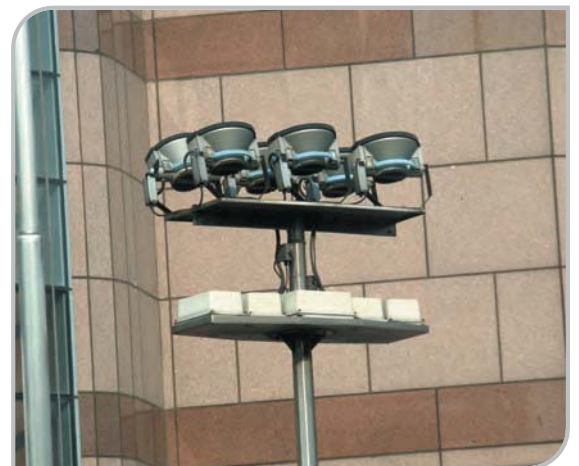

MVF404

몸 체 : 알루미늄 다이캐스팅 / 분체도장
커 버 : 강화유리 4mm
반사판 : 알루미늄 99.85%
램 프 : MHN-SA 2KW(380V)
소 켓 : X830ROD
무 게 : 13.7kg

X830ROD

◀ YTN 사옥