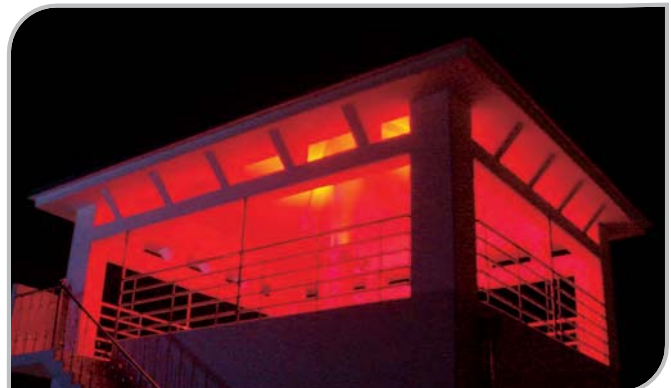

몸 체 : 알루미늄 다이캐스팅/분체도장
커 버 : 강화유리 4mm
램 프 : 18 LEDs (6Red, 6Green, 6Blue)
빔각도 : 15도 x 18ea
소비전력 : DC24V
연출칼라 : Blue, Orange, White, Warm White, Green, Red RGB Full Color
통신사양 : RS-485, DMX 512
IP 65

서울 논현동 LG-DIOS 매장 ▶
거제도 미진아파트 ▼