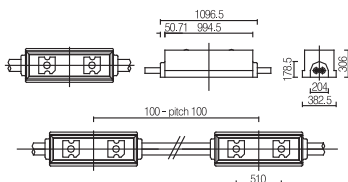

F-LED 203

Description	Color	Unit	Red BFL203-DR12	Yellow BFL203-DY12	Green BFL203-DG12	Blue BFL203-DB12	White BFL203-DW12
Input Voltage	V		DC12				
Operating Current	A		0.04 (Max.)				
Power Consumption	W		0.48 (Max.)				
Dimensions	mm		43(L)×15(W)×12(H)				
Weight	g		10				
Operating Temp.	°C		-20 ~ +70				
Storage Temp.	°C		-30 ~ +80				
Materials			Case : PBT (UL Recognized Material), Wire : SPT-1 (105°C)				
View Angle	°		100				
Luminous Flux(Typ.)	lm		6	6	8	3	8
Wavelength	nm		625	590	525	470	-
Color Temp.	K		-	-	-	-	7,000~8,500
Protection Rating			IP 67