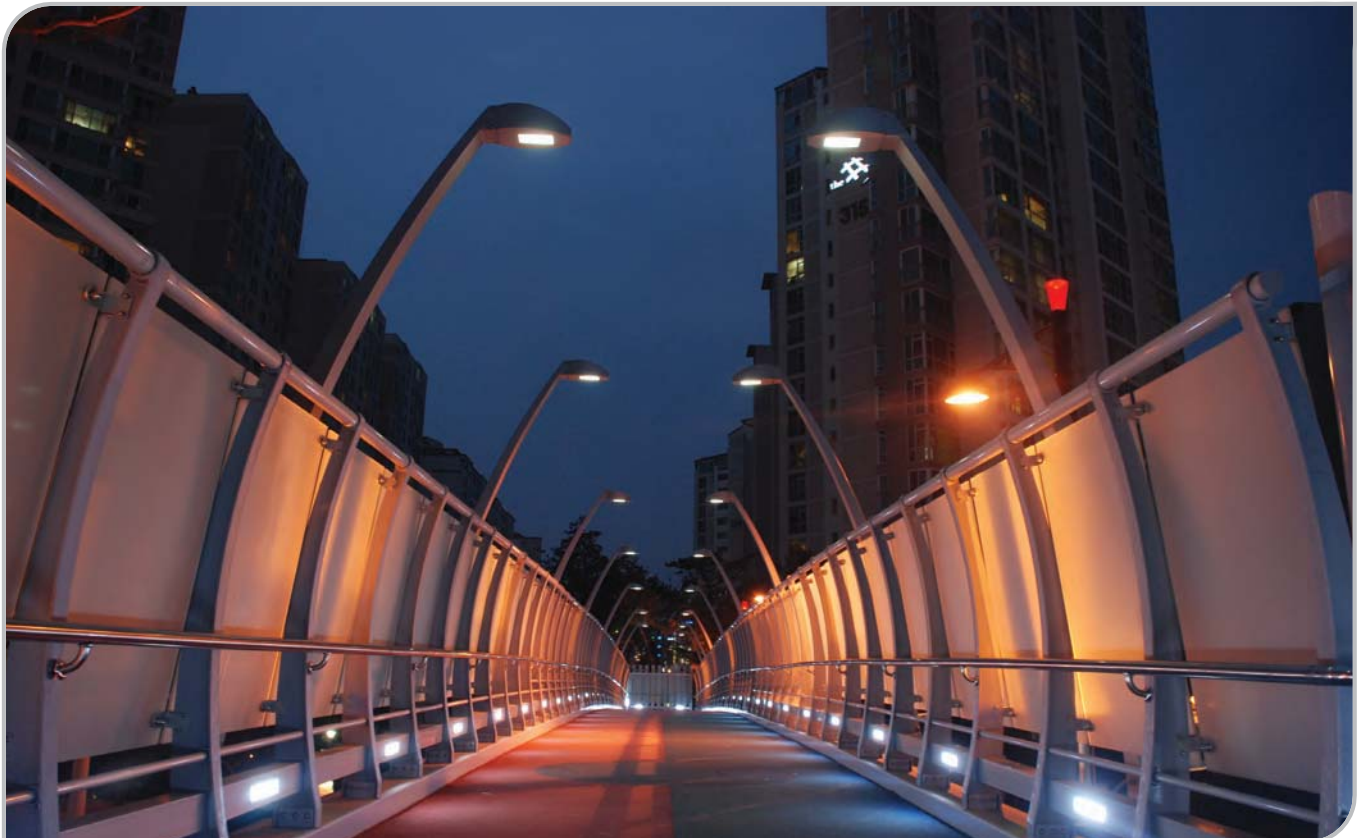

DLEL-040

G2B식별번호 22099676

몸 체 : 알루미늄 다이캐스팅 / 분체도장
커 버 : 강화유리
램 프 : LED 5W
설 치 : 매입하우징 無

타공 SIZE:239×79

DLWR-013

G2B식별번호 22099675

몸 체 : 알루미늄 다이캐스팅 / 분체도장
커 버 : PC 2mm
램 프 : FPL 15W, 삼파장11W, 15W
설 치 : 매입하우징 無
소 켓 : E26

타공 SIZE:239×79

동탄보도육교 ▼